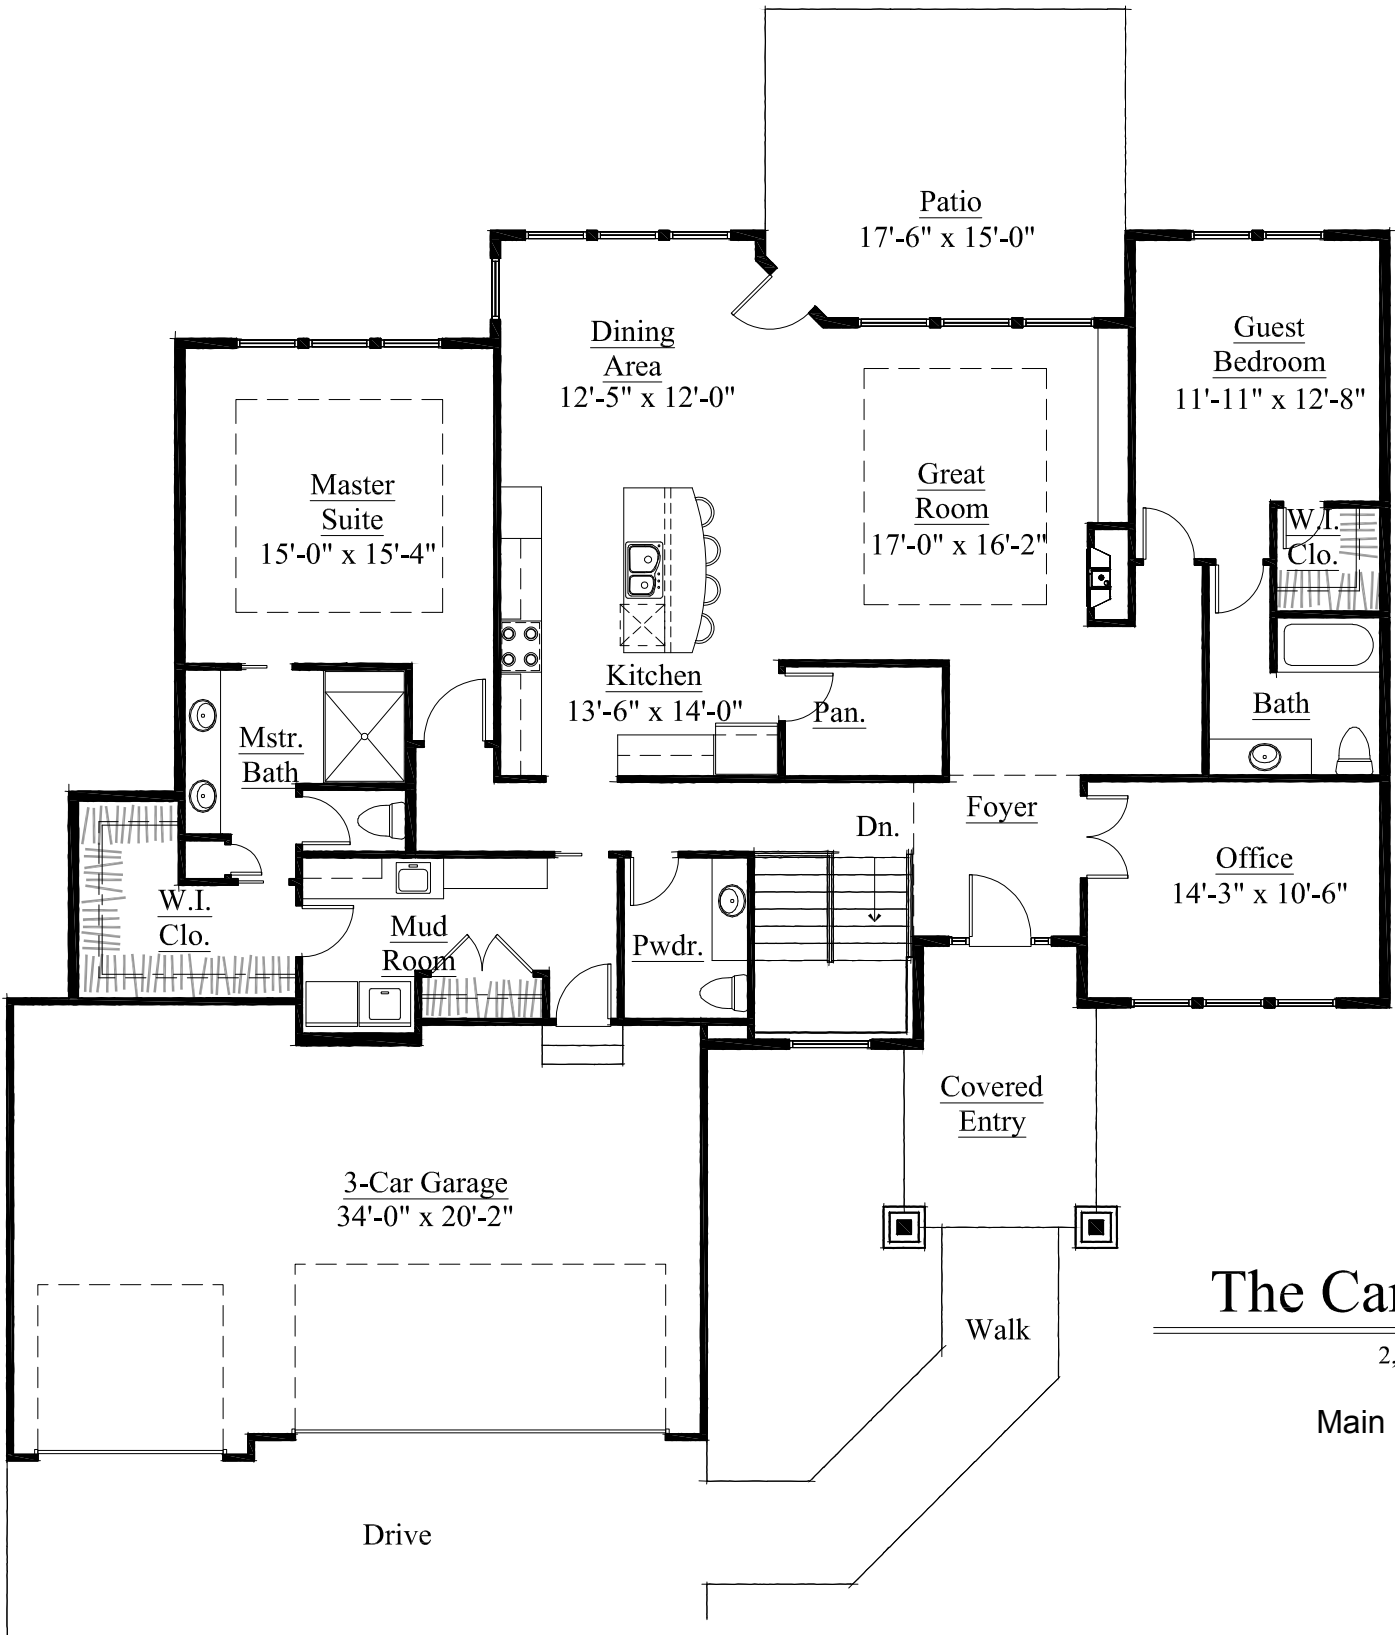

# The Carson

1,110 sq ft Finished

Basement

# The Carson

2,150 sq ft

Main Floor