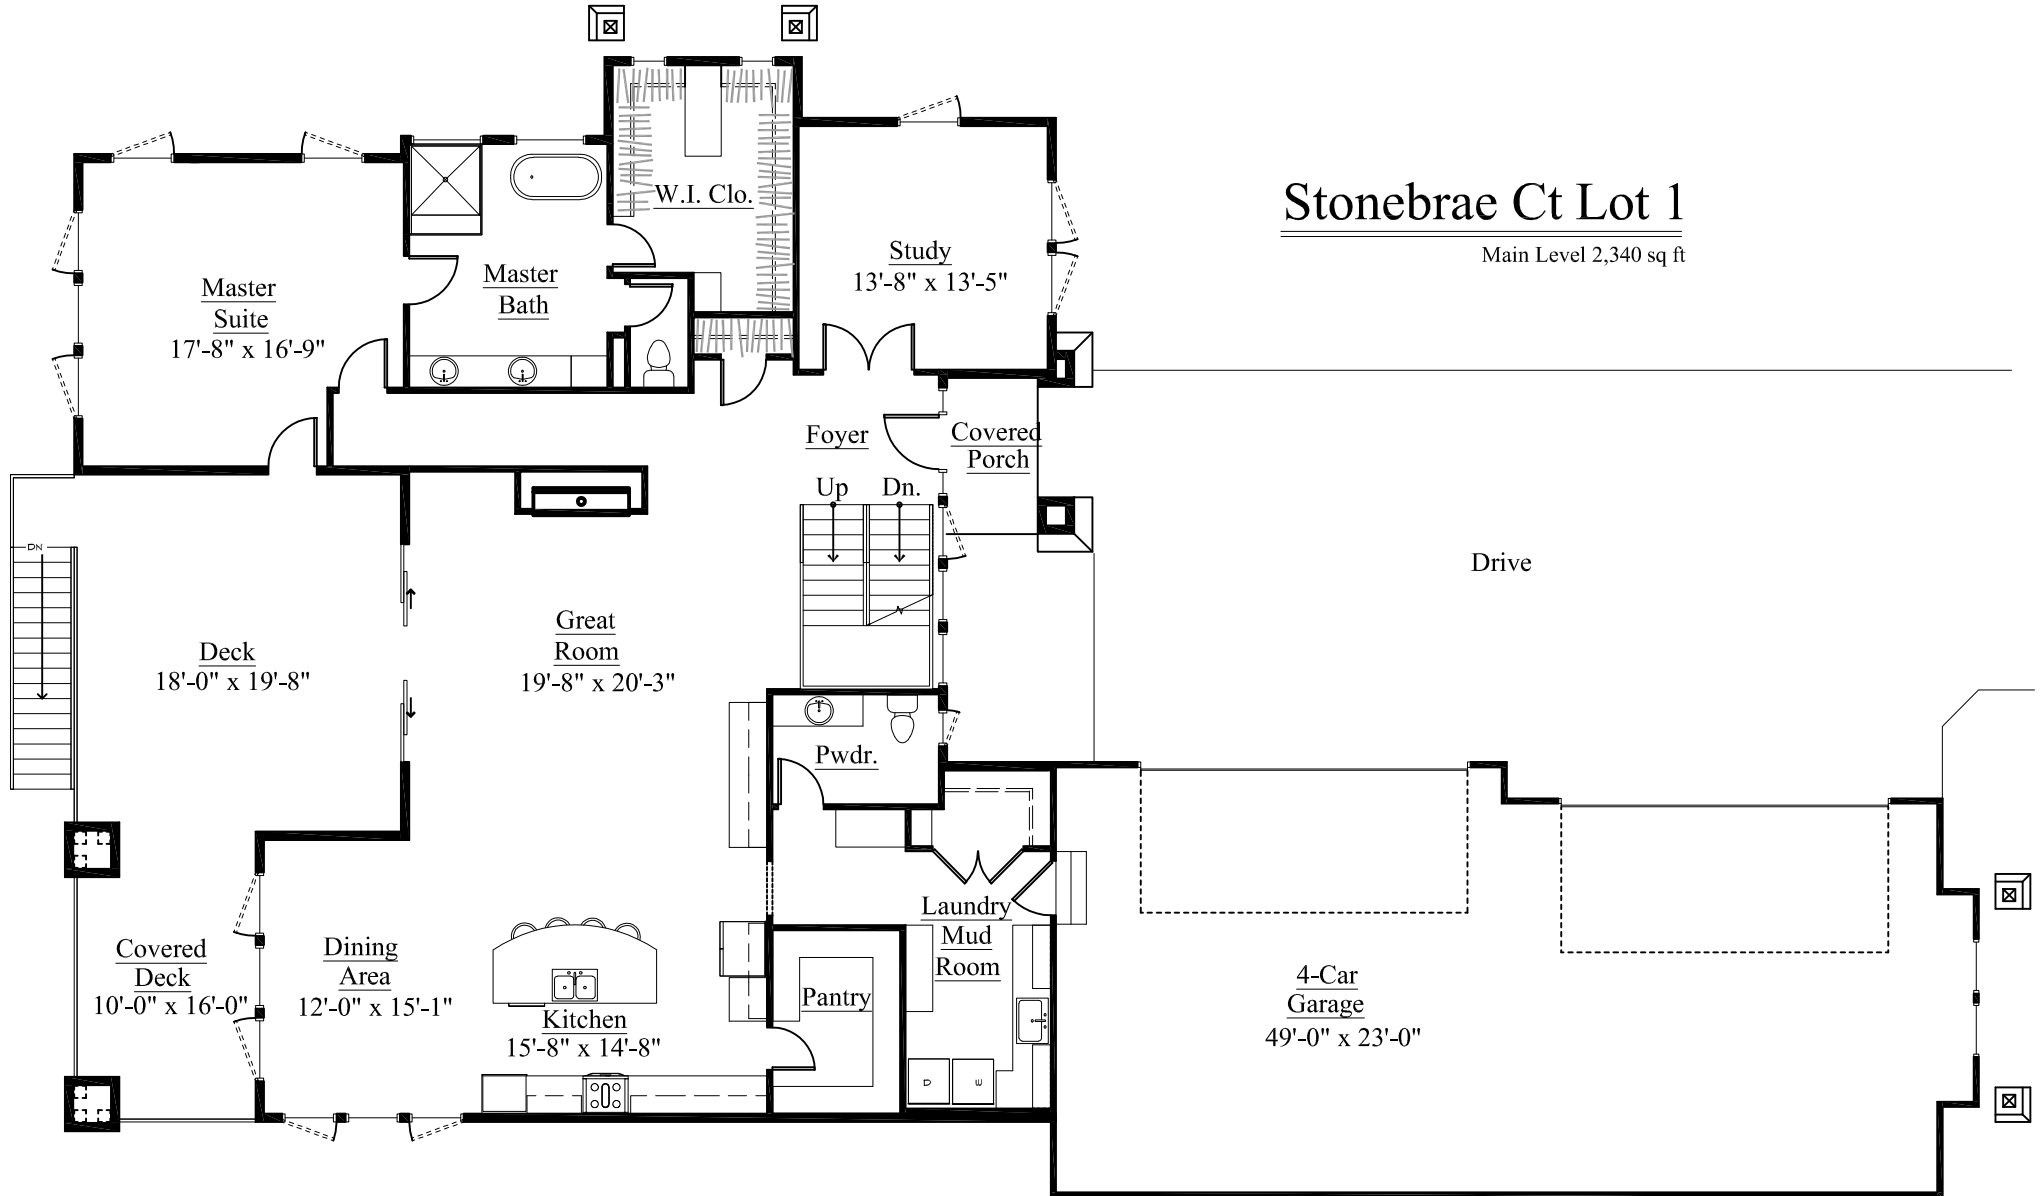

Stonebrae Ct Lot 1

Basement Level 1,465 sq ft

Stonebrae Ct Lot 1

Main Level 2,340 sq ft

Stonebrae Ct Lot 1

Upper Level 1,645 sq ft