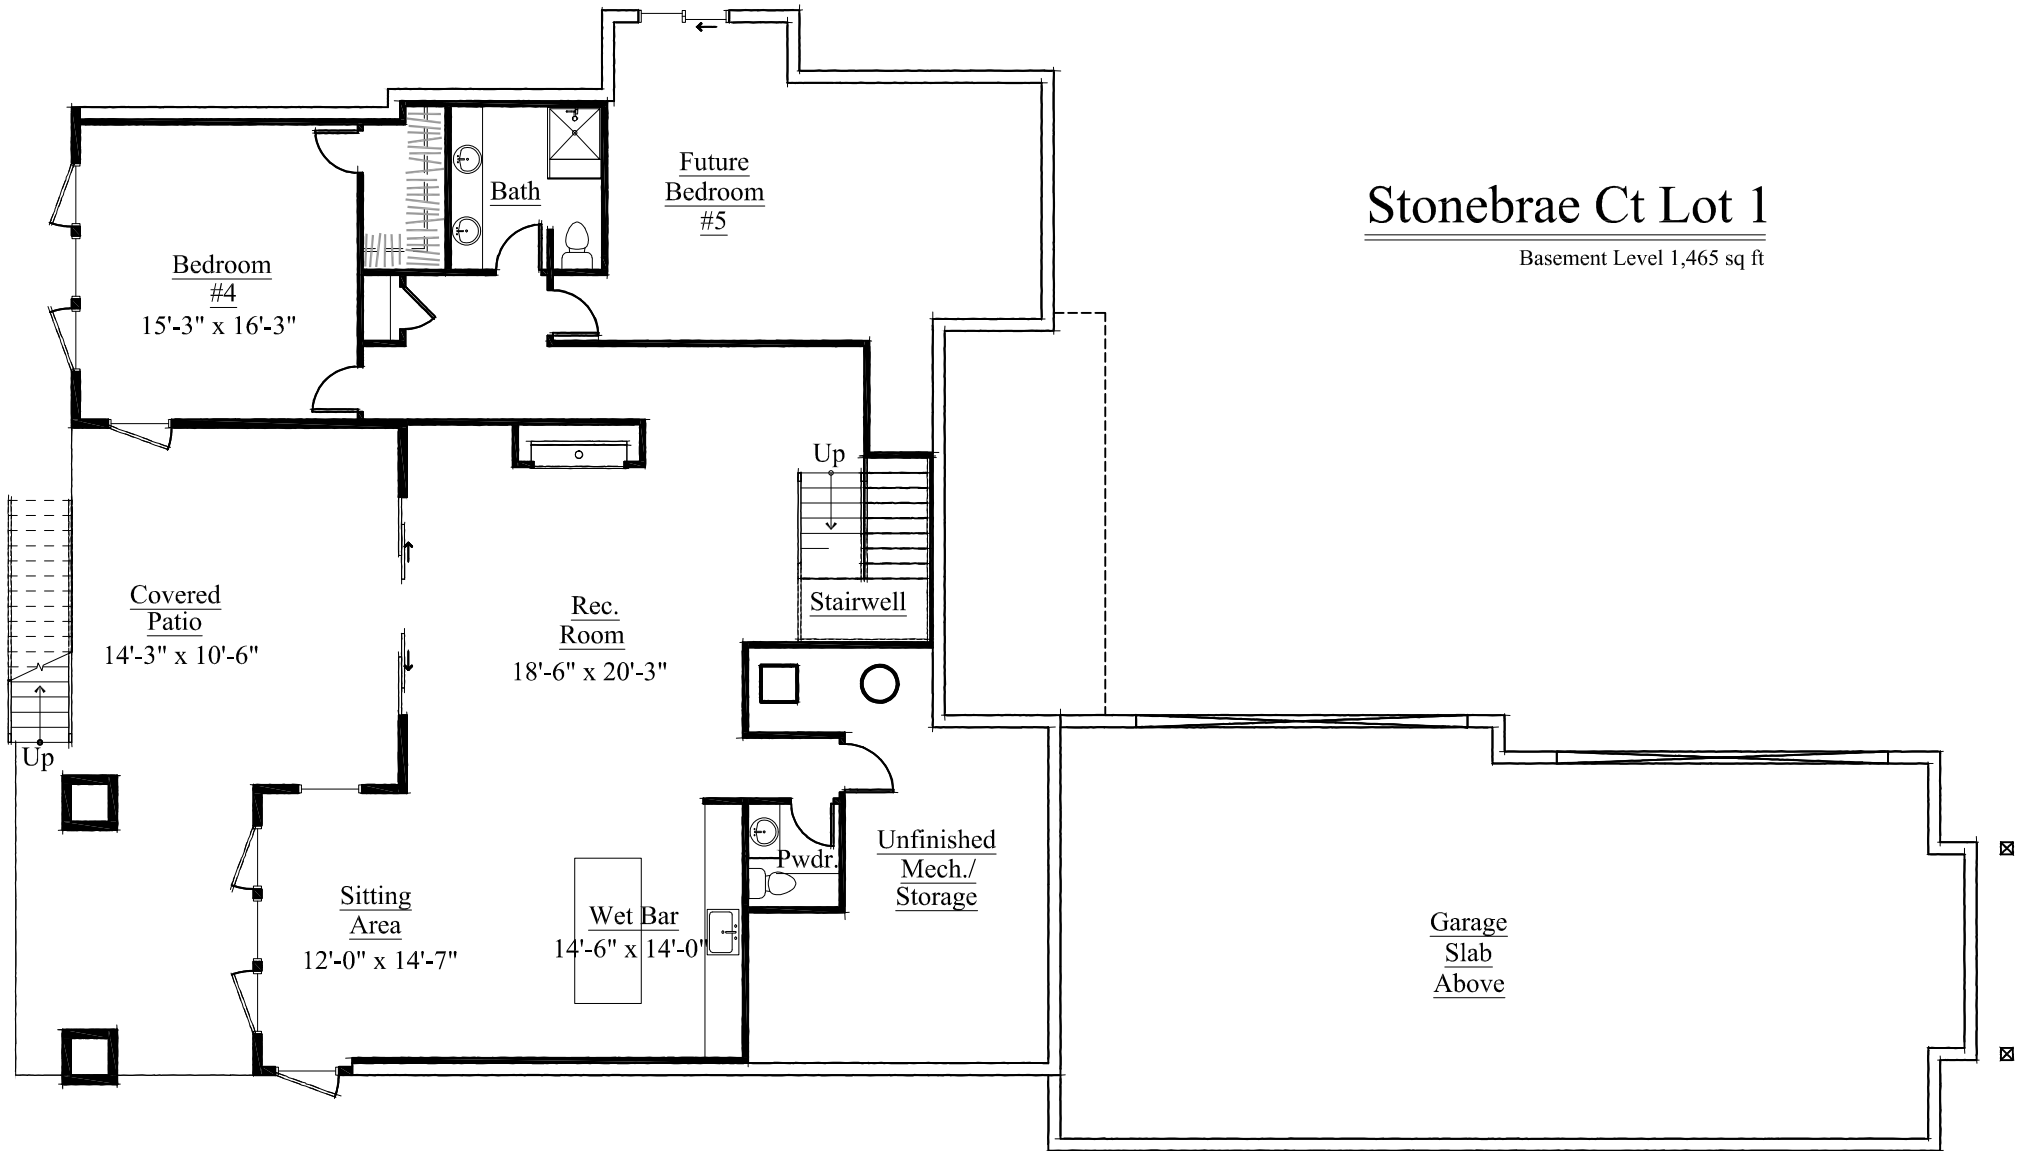

Stonebrae Ct Lot 1

Basement Level 1,465 sq ft

Stonebrae Ct Lot 1

Main Level 2,340 sq ft

Stonebrae Ct Lot 1

Upper Level 1,645 sq ft