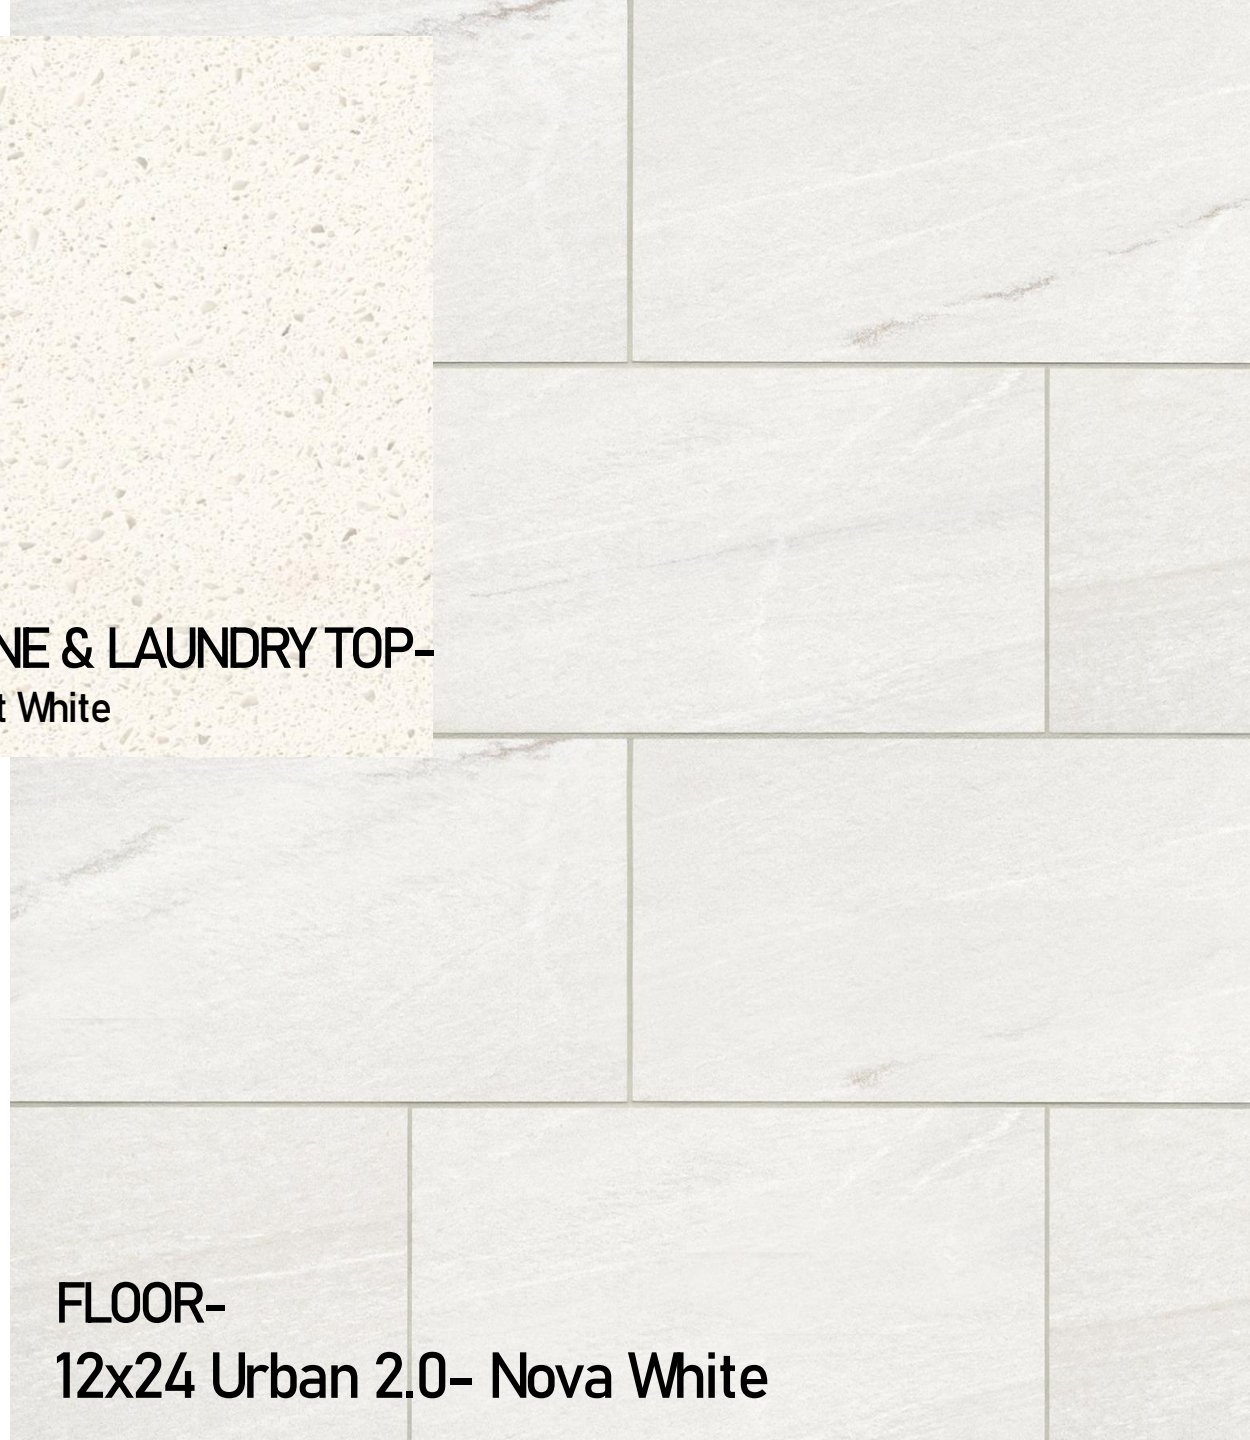

FLOOR-
12x24 Urban 2.0- Nova White

FEATURE WALL-

8" x 24" Vetri. Color: Fume.

Installed Floor to Ceiling On Sink/Toilet Wall

COUNTERTOP-

Quartz, Cambria Everleigh

Main Level Powder Bath

Jolly, TSBG-
Greige