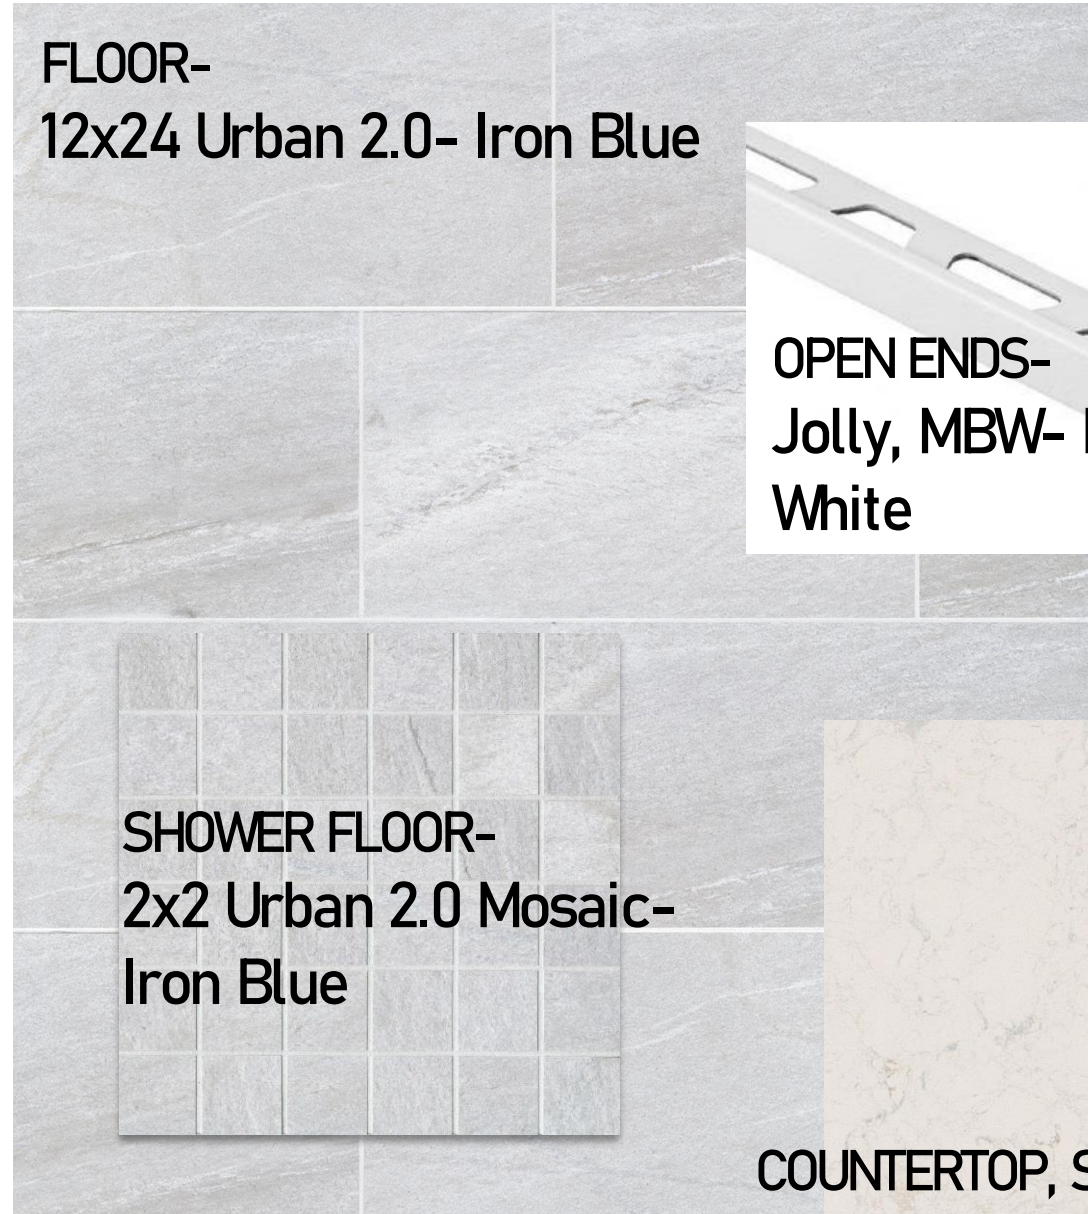

FLOOR-
12x24 Urban 2.0- Iron Blue

OPEN ENDS-
Jolly, MBW- Matte
White

SHOWER FLOOR-
2x2 Urban 2.0 Mosaic-
Iron Blue

COUNTERTOP, SHOWER SEAT, & SHOWER
CURB-
Quartz- Torquay

Upper Level Hall Bath

SHOWER WALLS-
4x16 Paloma- Cotton
INSTALL VERTICAL BRICK SET (ON SHORT SIDE)

SHOWER PATTERN