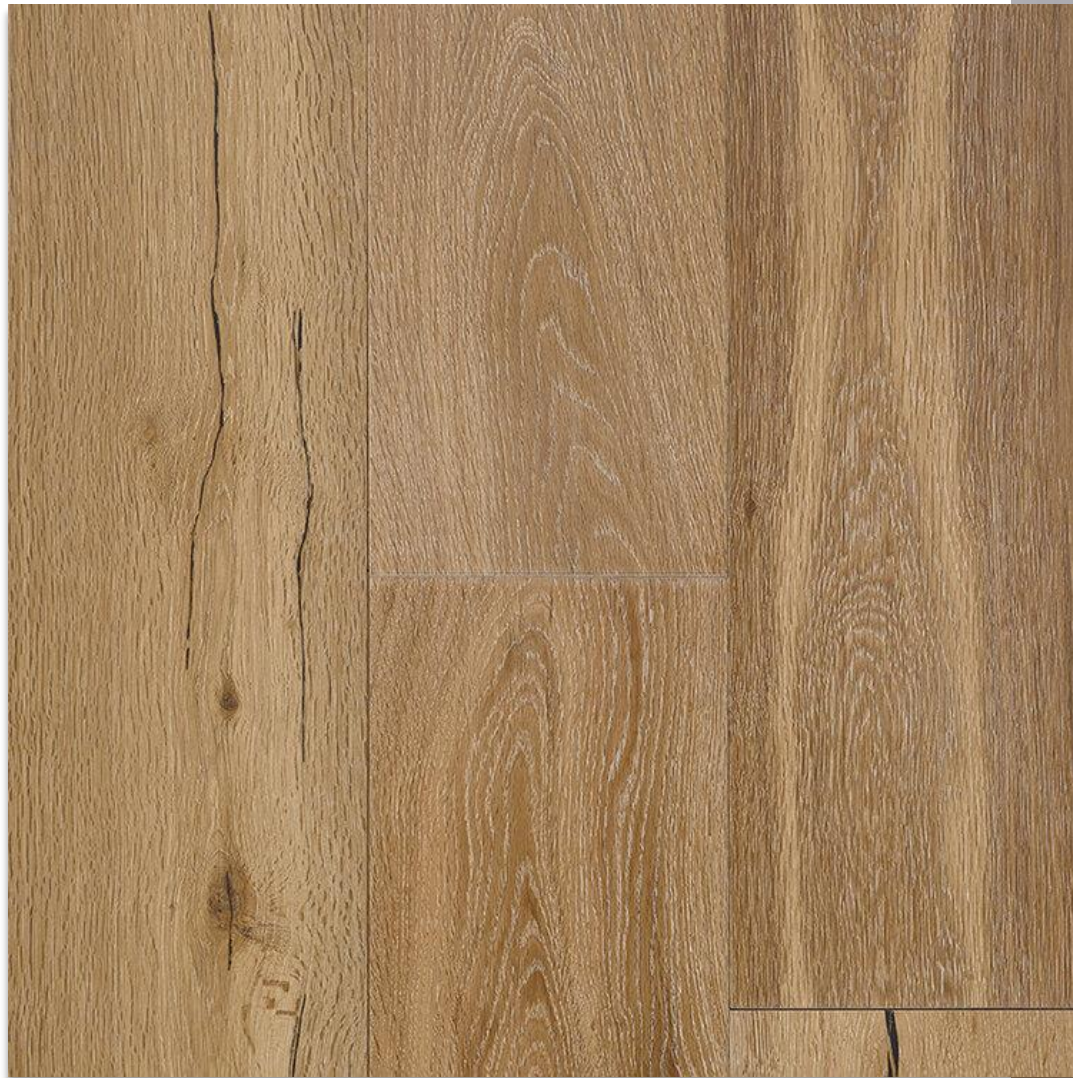

PATTERN CARPET 1-
Sketch- Inner Balance

Carpet

PATTERN CARPET 2-
Fancy That- Calm
Pewter

Grand Pacific- Pelican Bay

Hardwood

30" x 30" Limerock.
Color: N

FOR COLOR VARIATION REFERENCE

Main Level & Basement Fireplace Surrounds

FLOOR-
12x24 Urban 2.0- Nova White

FEATURE WALL-

8" x 24" Vetri. Color: Fume.

Installed Floor to Ceiling On Sink/Toilet Wall

COUNTERTOP-

Quartz, Cambria Everleigh

Main Level Powder Bath

Jolly, TSBG-
Greige