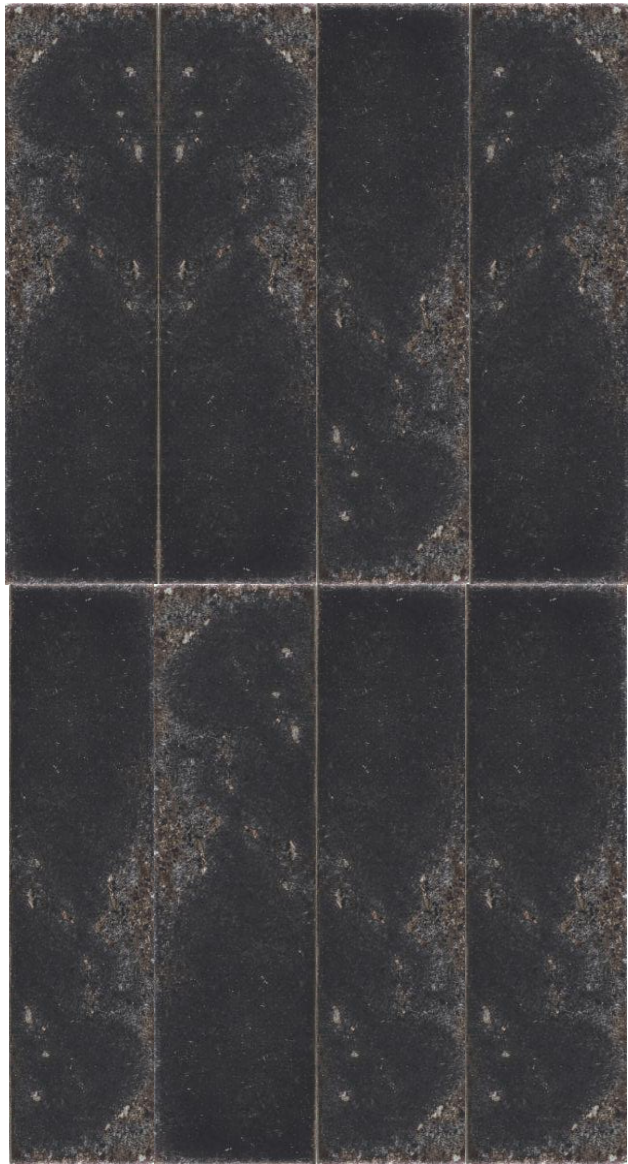

Master Bath

**SHOWER WALLS & VANITY SPLASH-
3x12 Catch- Ice Gloss**

**OPEN ENDS-
Jolly, MBW- Matte
White**

**SHOWER FLOOR-
2x2 Urban 2.0 Mosaic-
Iron Blue**

SHOWER PATTERN

**COUNTERTOP, SHOWER SEAT, & SHOWER
CURB-
Quartz- Torquay**

Upper Level Hall Bath

SHOWER WALLS-
4x16 Paloma- Cotton
INSTALL VERTICAL BRICK SET (ON SHORT SIDE)

SHOWER PATTERN

FLOOR-
12x24 Urban 2.0- Lava Grey

SHOWER WALLS-
5x5 Cloe- White

OPEN ENDS-
Jolly, TSBG-
Greige

SHOWER FLOOR-
2x2 Urban 2.0- Lava
Grey

COUNTERTOP, SHOWER SEAT, SHOWER CURB, & VANITY
SPLASH-
Quartz- Torquay

Lower Level Guest Bath

FLOOR-
14"x 19" Vintage Hex- Negre

Basement Powder Bath

COUNTERTOP & VANITY SPLASH-
Quartz, Calacatta Gold