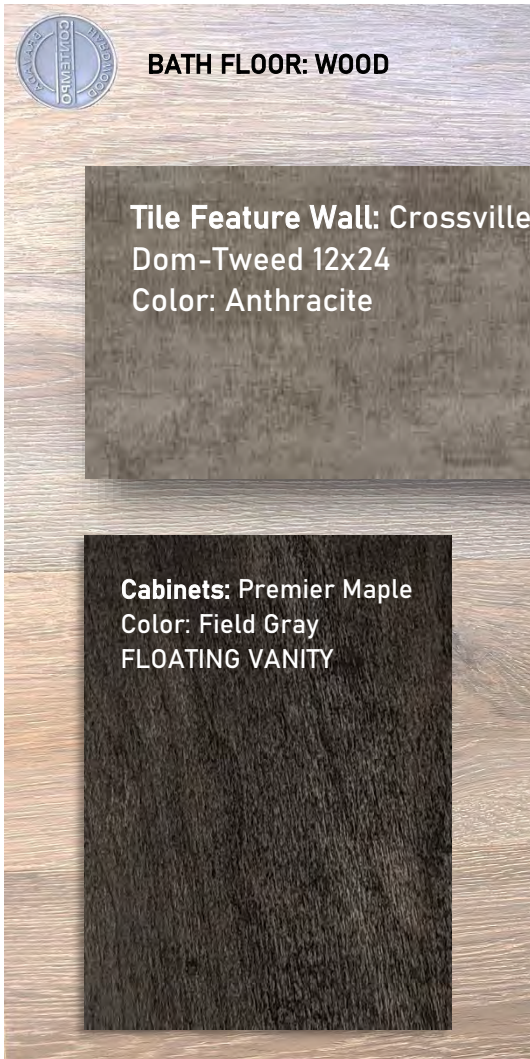

## POWDER VANITY COUNTERTOP

MSI QUARTZ - CALICO WHITE

QUARTZ - GROUP 2

Color: Calico White

Splash N/A - Tile Feature Wall - See Below