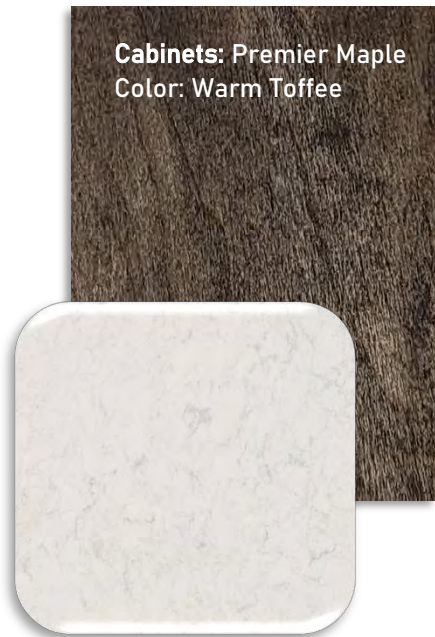

## Shower Pan:

Happy Floors  
"Fossil" 2x2 Mosaic  
Color: White - Natural

GROUT: TEC EPOXY  
Silverado

## Master Bath Tile Floor

Floor Tile: Happy Floors "Fossil" 12x24  
Color: White - Natural

Silverado

Schluter®  
DITRA-HEAT

Cabinets: Premier Maple  
Color: Warm Toffee

## Shower Bench Wall and Back Wall

Wall Tile: Happy Floors "MACAEL"  
12x24 Color: Blanco - POLISHED

Macael Tile Trim:  
Schluter Jolly  
J100MBW - Matte White

Silverado

Accent Tile: Happy Floors  
"Fossil" 12x24  
Color: Gray- Natural #8126-C