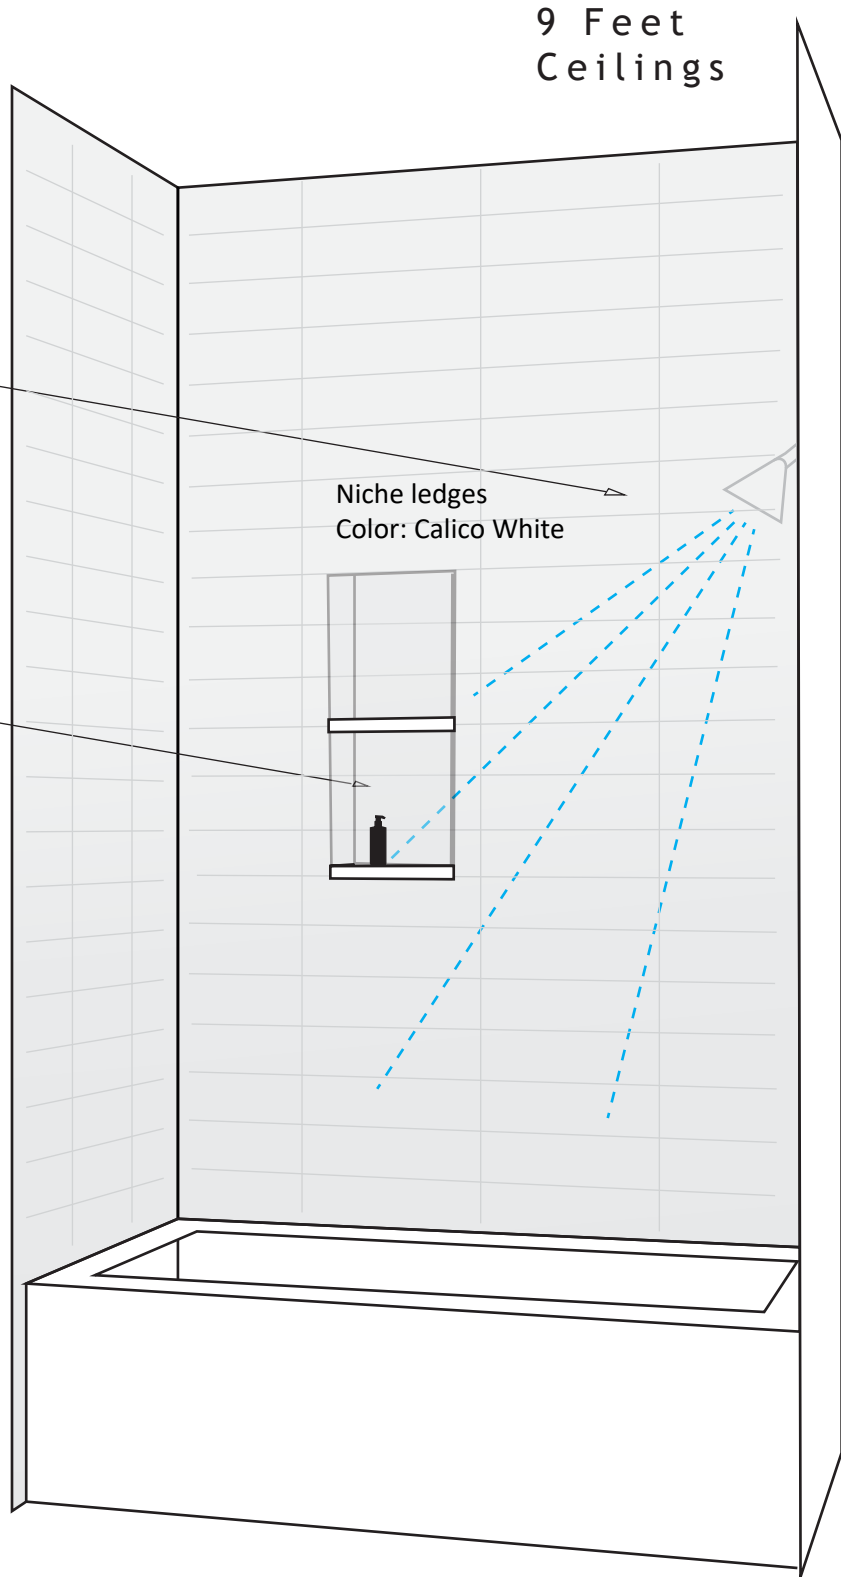

Niche ledges

Color: Calico White

ADVANCED INTERIORS
solutions for interior spaces

7287 Greenridge Rd #1, Windsor, Colorado 80550
Showroom: (970)482-6242 Fax: (970)449-5054

7/13/2023